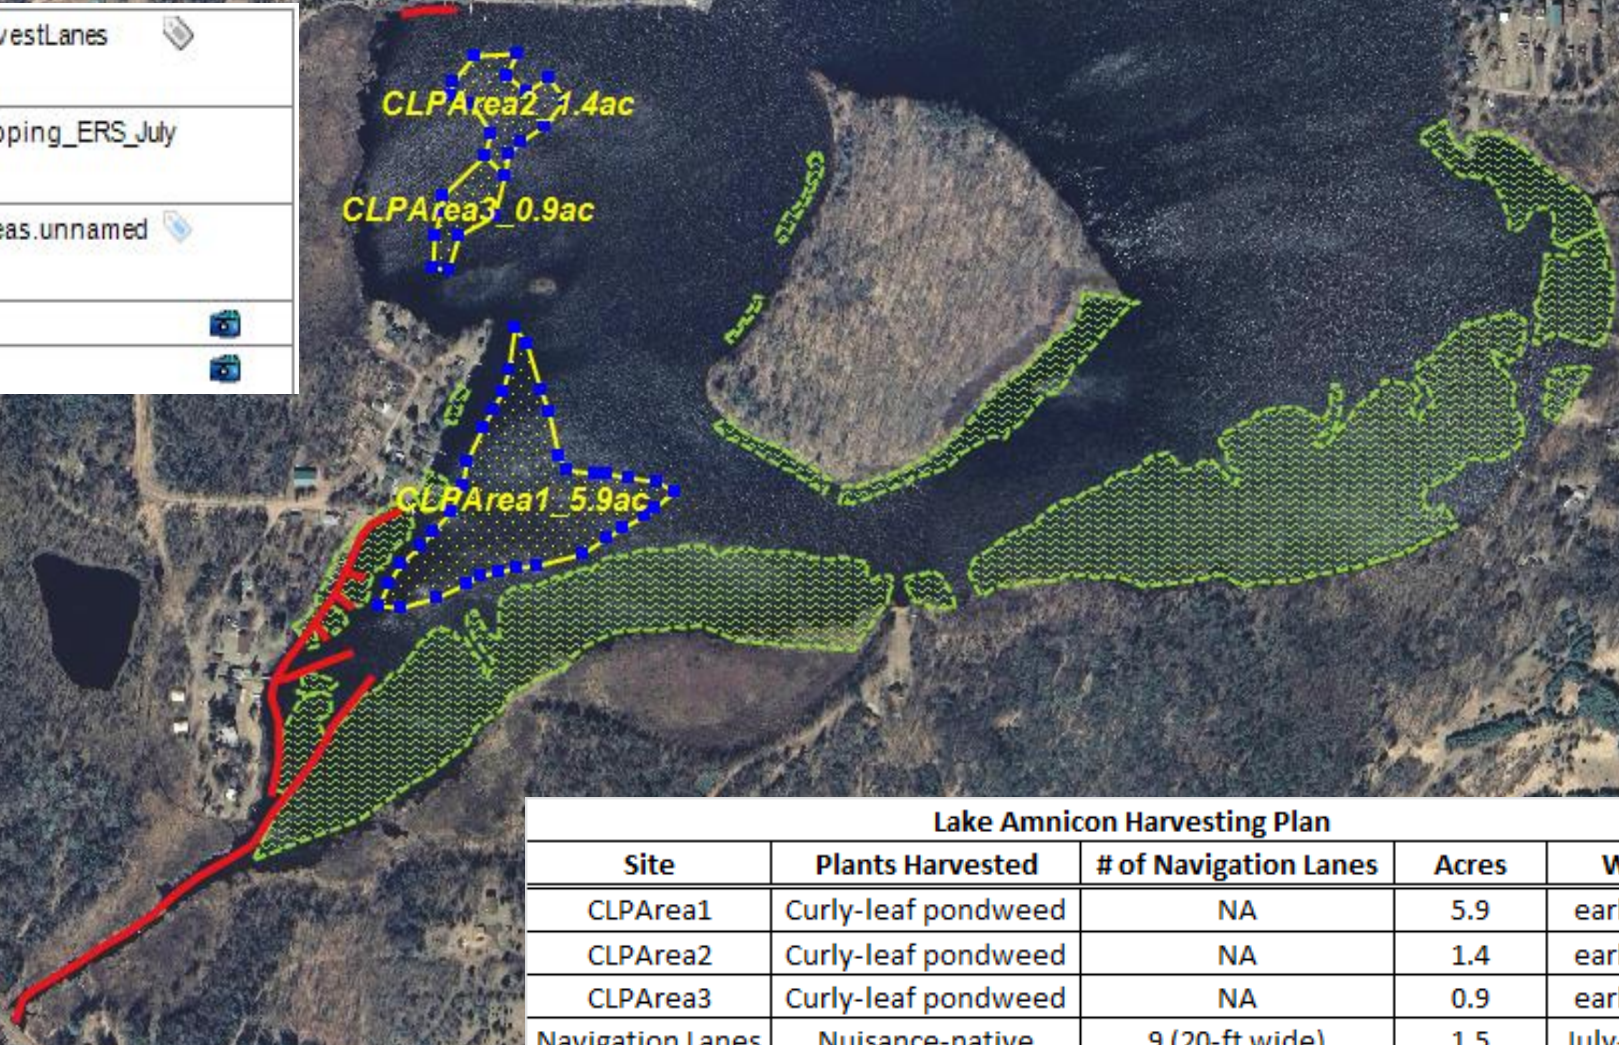

2016 Lake Amnicon Curly-leaf Pondweed (CLP) and Navigation Lane Harvest Plan

2016_AmniconHarvestLanes	
2016_WildRiceMapping_ERS_July	
CLP Harvesting Areas.unnamed	
Amnicon Lake NW	
Amnicon Lake NE	

Lake Amnicon Harvesting Plan				
Site	Plants Harvested	# of Navigation Lanes	Acres	When
CLP Area 1	Curly-leaf pondweed	NA	5.9	early June
CLP Area 2	Curly-leaf pondweed	NA	1.4	early June
CLP Area 3	Curly-leaf pondweed	NA	0.9	early June
Navigation Lanes	Nuisance-native	9 (20-ft wide)	1.5	July-August
TOTALS			9.7	
Wild Rice	NA	NA	35.5	NA