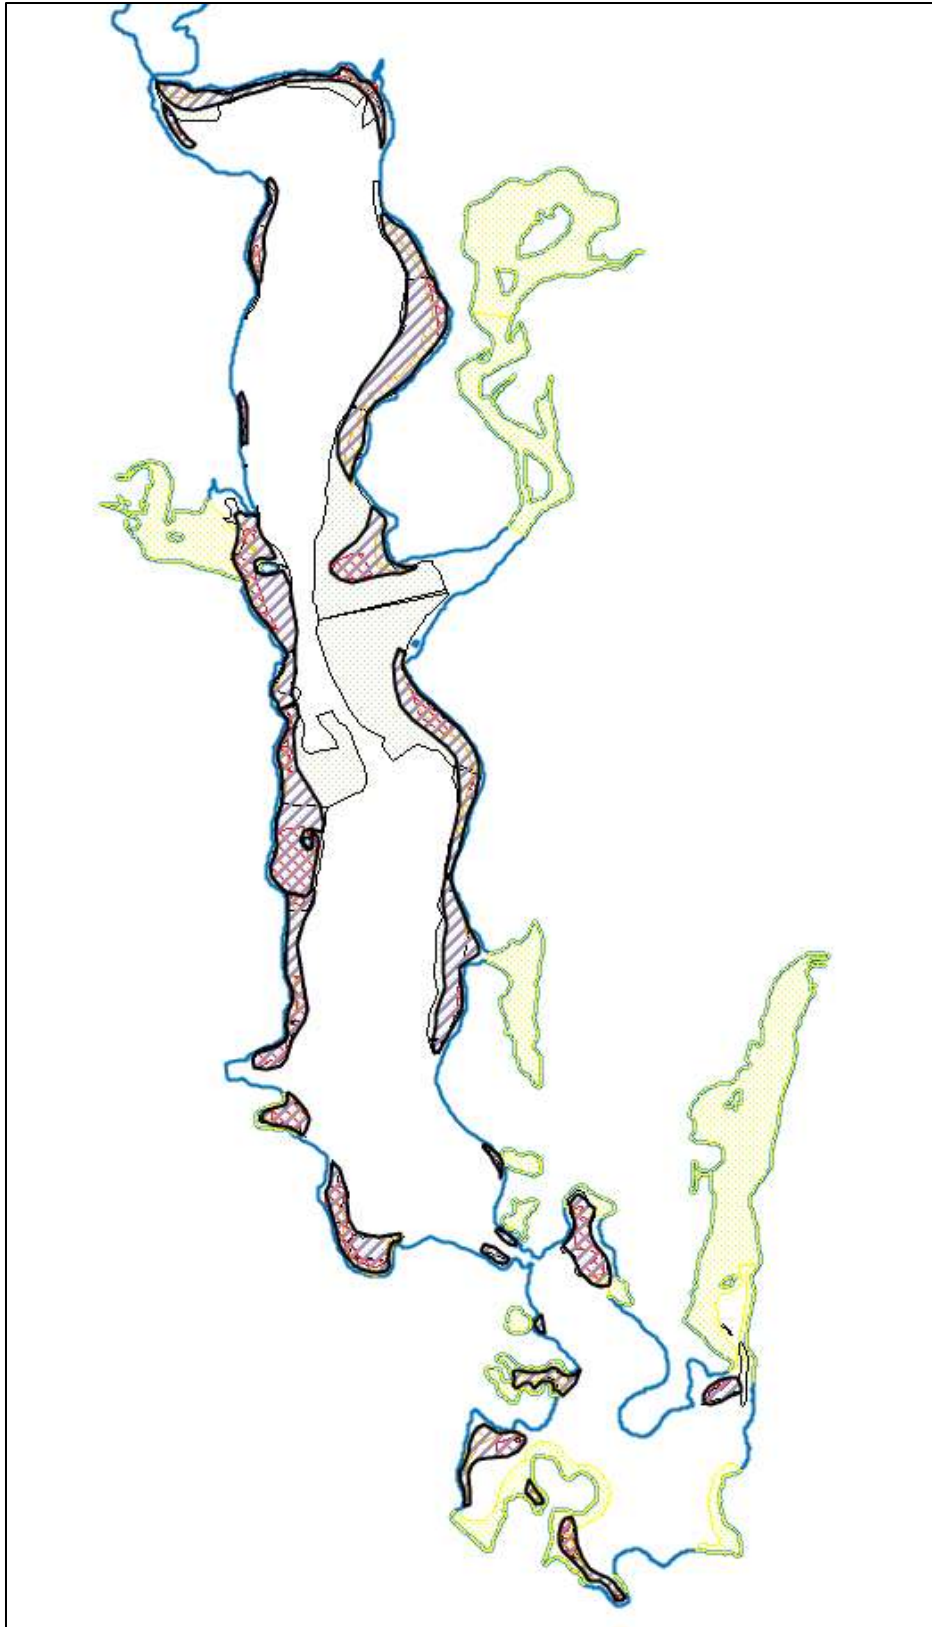

**2020 Rice Lake, Barron County Curly-leaf Pondweed (CLP) and Navigation Lanes
Harvesting Plan – LEAPS 3/23/2020**

2020 Expected CLP Harvesting Plan March 23, 2020			
2008, 2018, & 2019 CLP Bedmapping Comparison			
<i>Color</i>	<i>Year</i>	<i># of Beds</i>	<i>Total Acres</i>
Tan/Black	2008	33	199.3
Orange/orange	2018	23	32.34
Red/red	2019	27	34.63
2020 CLP Harvesting Plan			
Purple/black	2020	23	137.43

2020 Rice Lake, Barron County Summer Navigation Lanes Harvesting Program March 23, 2020			
<i>Color</i>	<i>Width (ft)</i>	<i>Miles</i>	<i>Acres</i>
Gray	20	1.2	2.91
Yellow	20	1.21	2.93
Green	40	0.36	1.75
Red	60	3.14	22.8
Orange	80	1.77	17.2
Blue	160	0.45	8.73
		8.13	56.32

1997 WDNR Sensitive Areas - Rice Lake, Barron County			
<i>Color</i>	<i>Year</i>	<i># of Beds</i>	<i>Total Acres</i>
Pale Yellow	1997	18	195.28

Figure 1: 2020 CLP Harvesting Areas

Figure 2: 2020 Summer Navigation Lanes