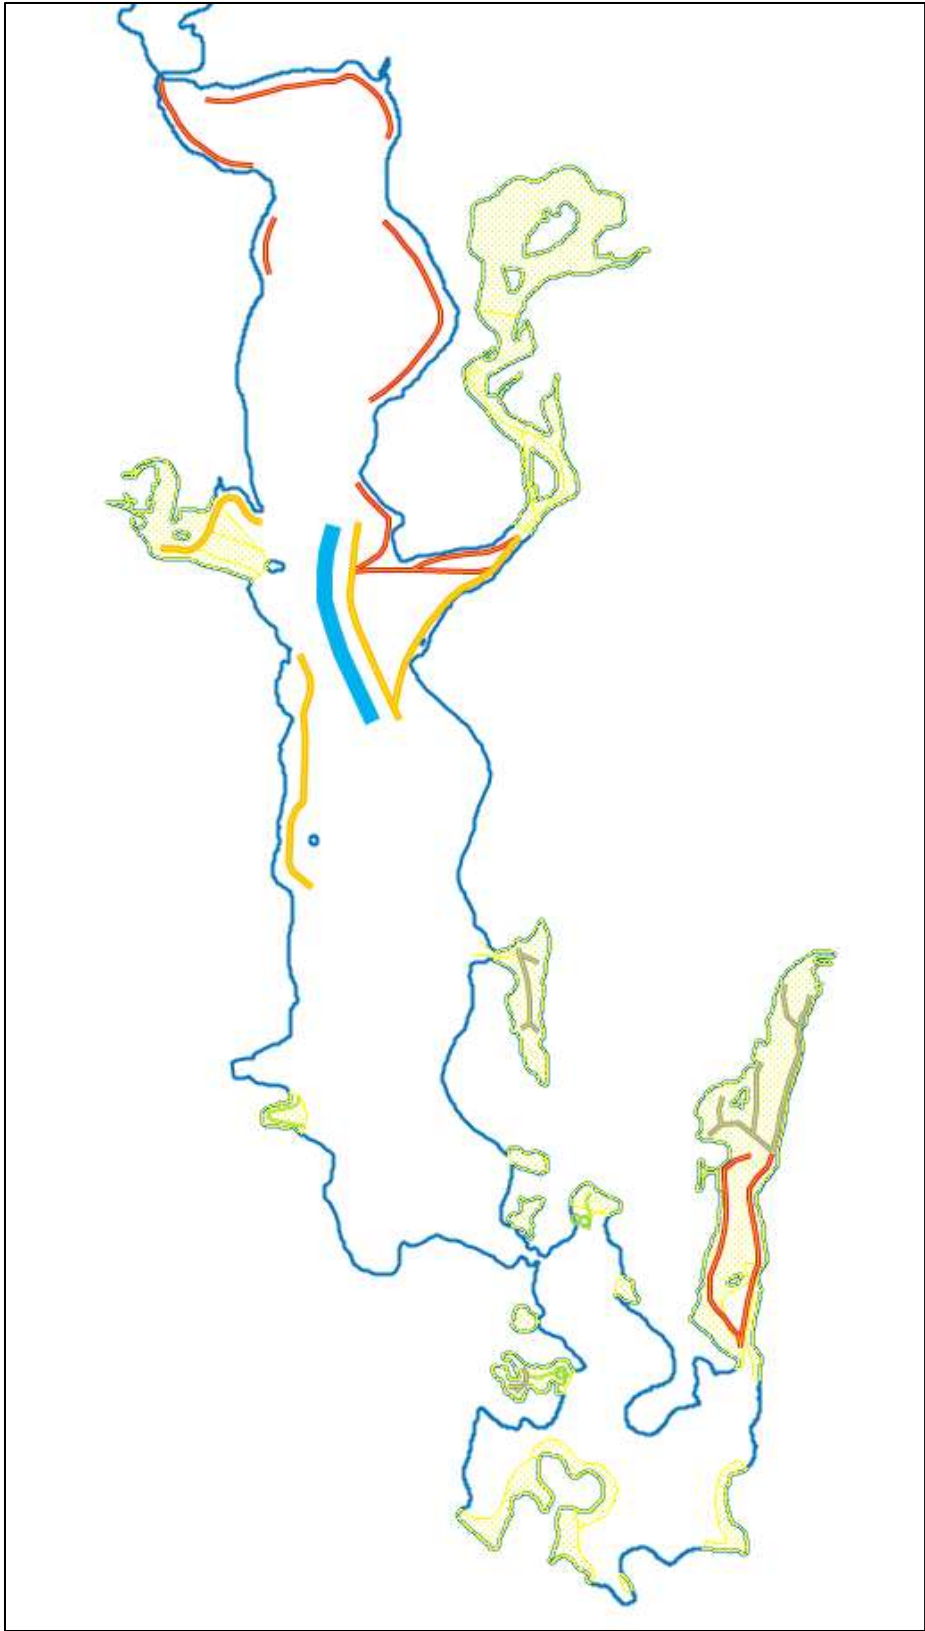

**2020 Rice Lake, Barron County Curly-leaf Pondweed (CLP) and Navigation Lanes
Harvesting Plan – LEAPS 3/23/2020**

2020 Expected CLP Harvesting Plan March 23, 2020			
2008, 2018, & 2019 CLP Bedmapping Comparison			
<i>Color</i>	<i>Year</i>	<i># of Beds</i>	<i>Total Acres</i>
Tan/Black	2008	33	199.3
Orange/orange	2018	23	32.34
Red/red	2019	27	34.63
2020 CLP Harvesting Plan			
Purple/black	2020	23	137.43

2020 Rice Lake, Barron County Summer Navigation Lanes Harvesting Program March 23, 2020			
<i>Color</i>	<i>Width (ft)</i>	<i>Miles</i>	<i>Acres</i>
Gray	20	1.2	2.91
Yellow	20	1.21	2.93
Green	40	0.36	1.75
Red	60	3.14	22.8
Orange	80	1.77	17.2
Blue	160	0.45	8.73
		8.13	56.32

1997 WDNR Sensitive Areas - Rice Lake, Barron County			
<i>Color</i>	<i>Year</i>	<i># of Beds</i>	<i>Total Acres</i>
Pale Yellow	1997	18	195.28

Figure 1: 2020 CLP Harvesting Areas

Figure 2: 2020 Summer Navigation Lanes