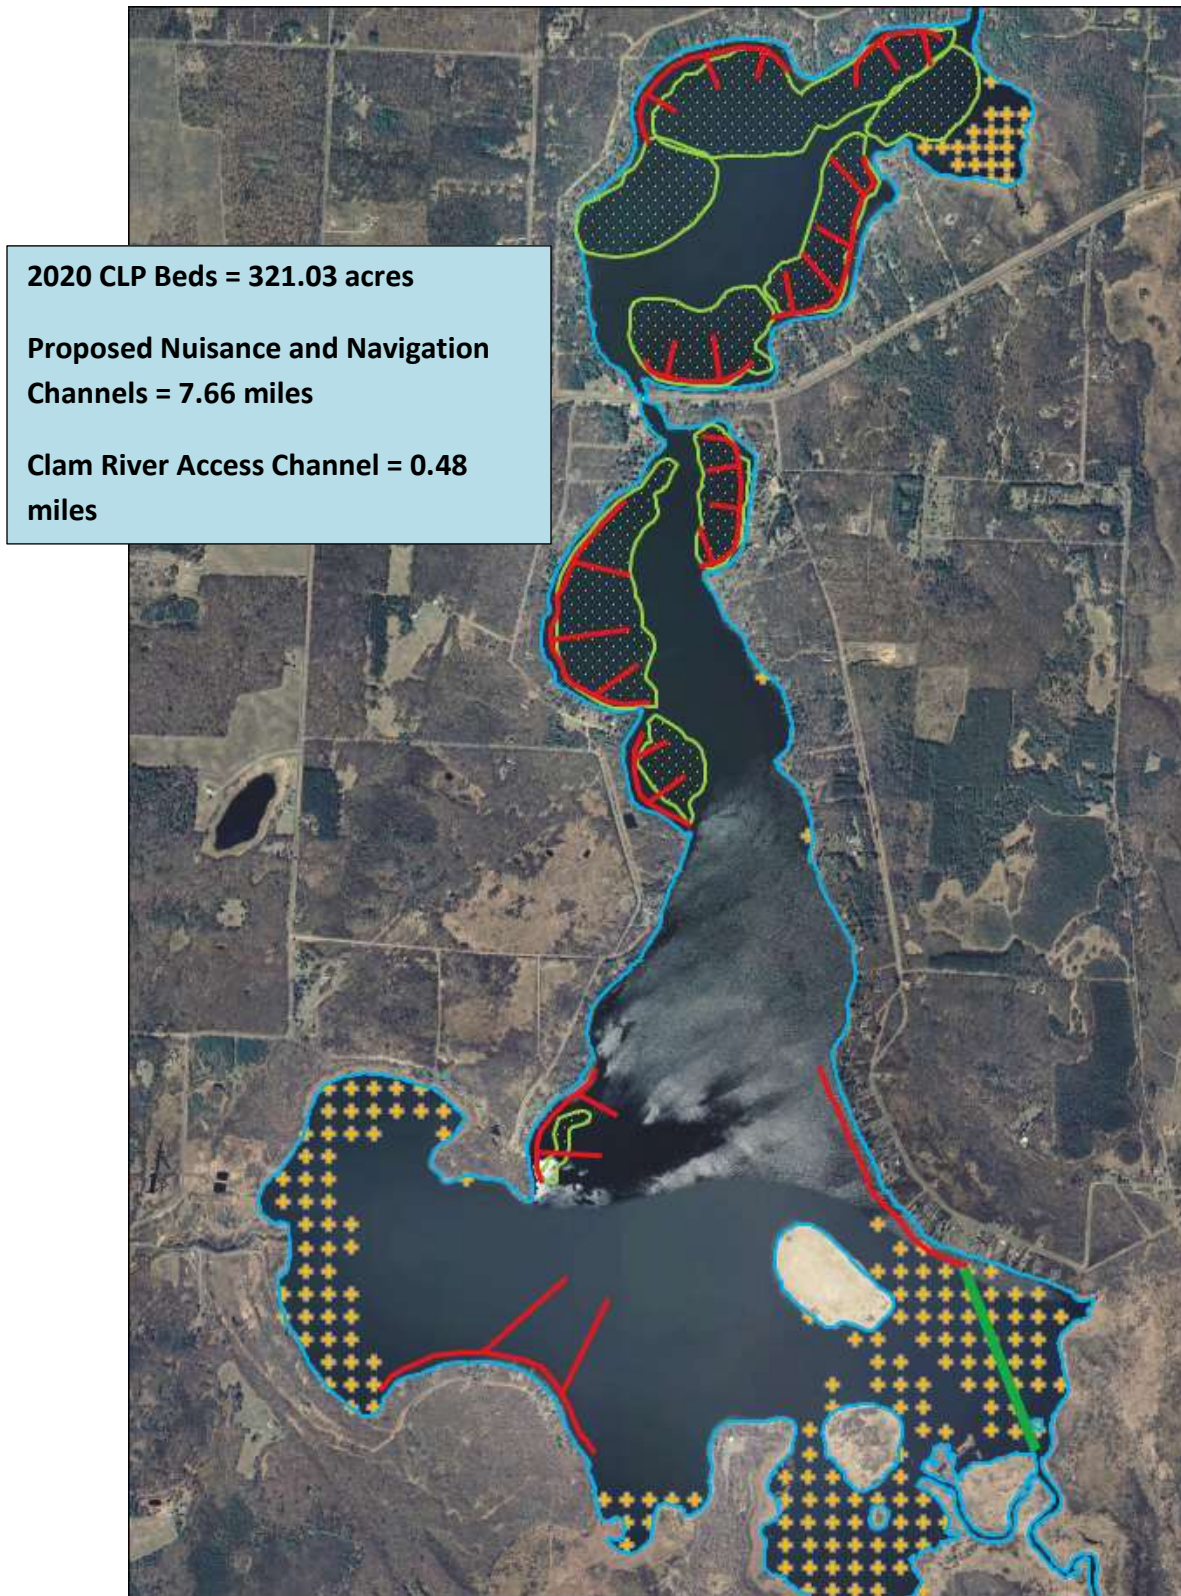

2022-2026 Clam Lakes Harvesting Map

Map 1 - CLP Bed Harvesting and Nuisance Relief Navigation and Access Lanes

Figure 1: Light green polygons = 2021 CLP Beds; Red lines = Nuisance and Navigation Access Lanes; Green line = Clam River Access Channel; Orange crosses = 2019 Wild Rice