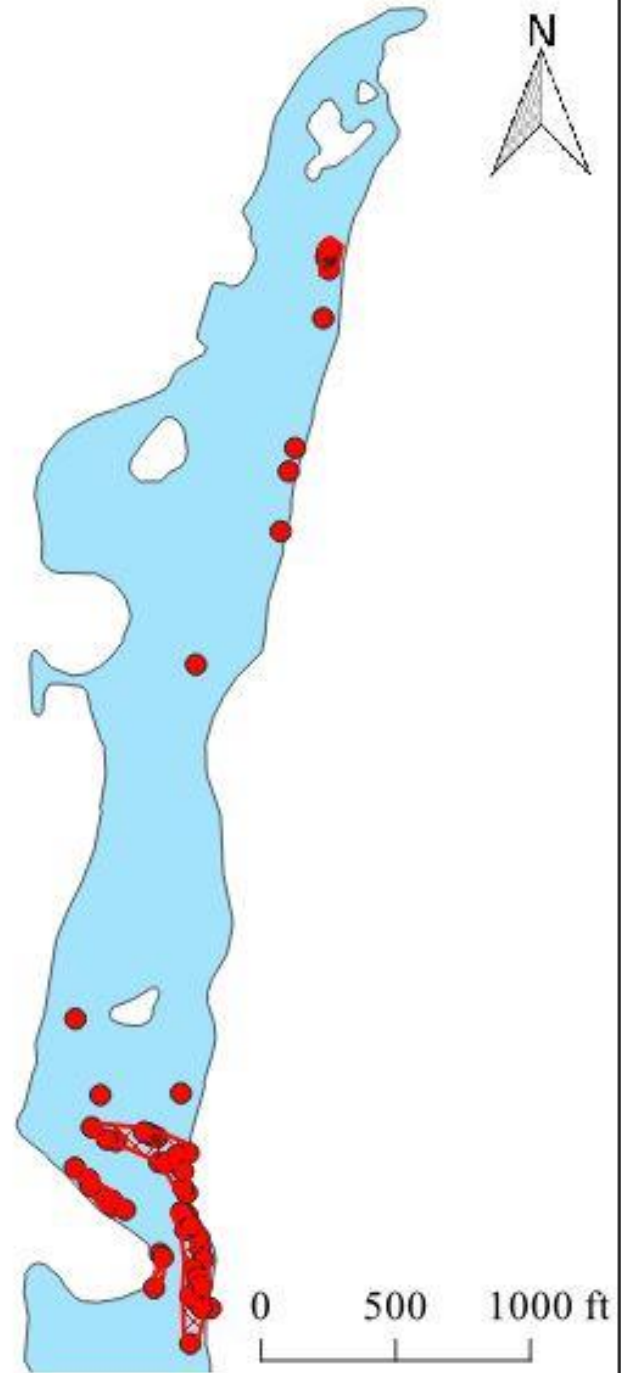

Rice Lake
Clearwater Bay
EWM 2021

EWM

-  8-12-2021 Areas
 -  9-9-2021 Plants
 -  9-9-2021 Areas
 -  9-9-2021 Pulled Areas
- = 0.83 acres

Diver Removal – Completed on September 9, 2021

Rice Lake EWM 2021

- EWM
- 2021 Plants
 - ▣ 2021 Areas

Rice Lake EWM Survey – August 12, 2021