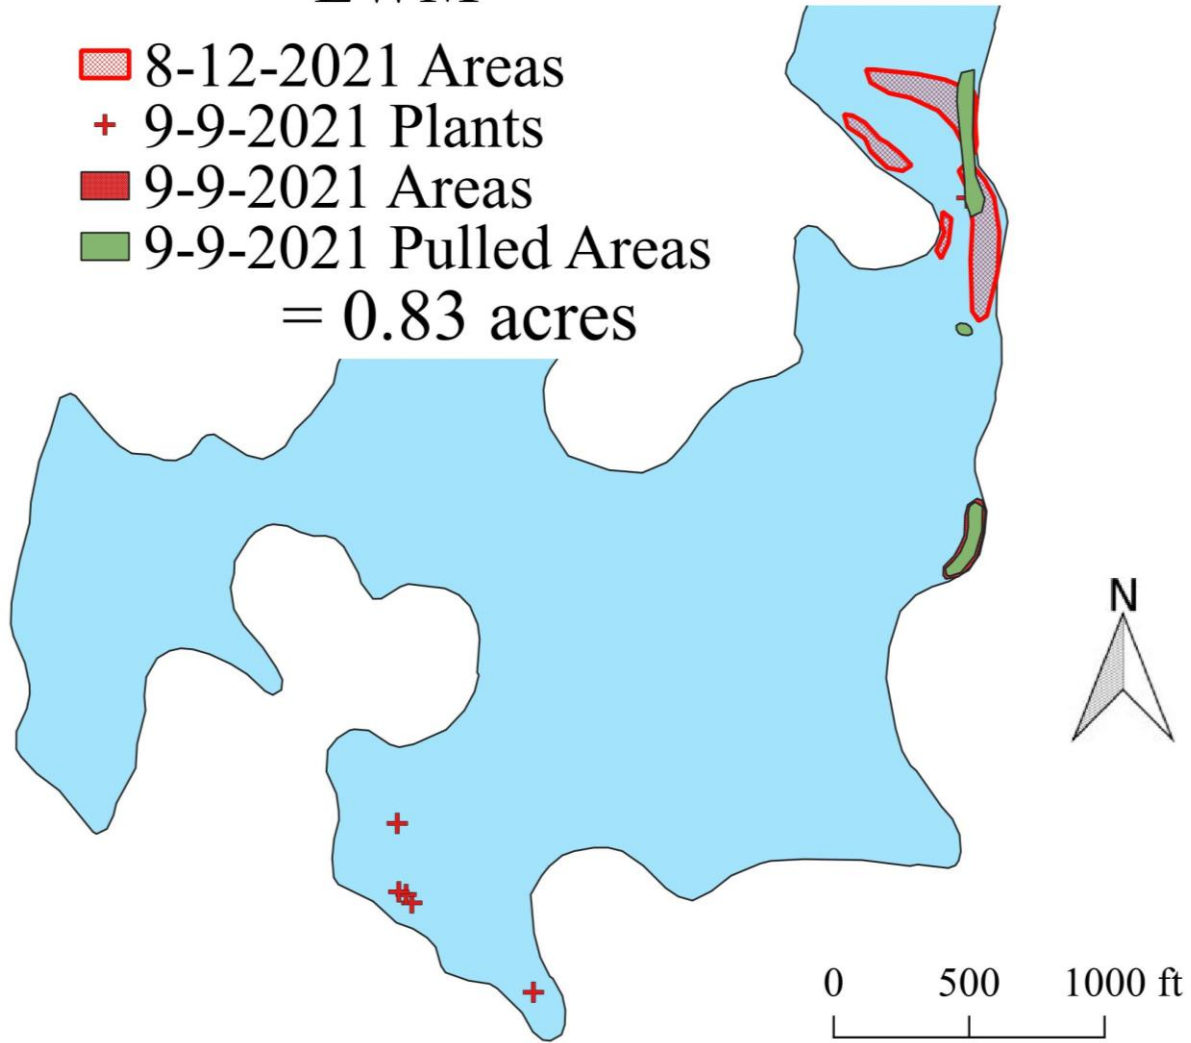

Rice Lake
Clearwater Bay
EWM 2021

EWM

-  8-12-2021 Areas
 -  9-9-2021 Plants
 -  9-9-2021 Areas
 -  9-9-2021 Pulled Areas
- = 0.83 acres

Diver Removal – Completed on September 9, 2021

Rice Lake EWM 2021

- EWM
- 2021 Plants
 - ▣ 2021 Areas

Rice Lake EWM Survey – August 12, 2021